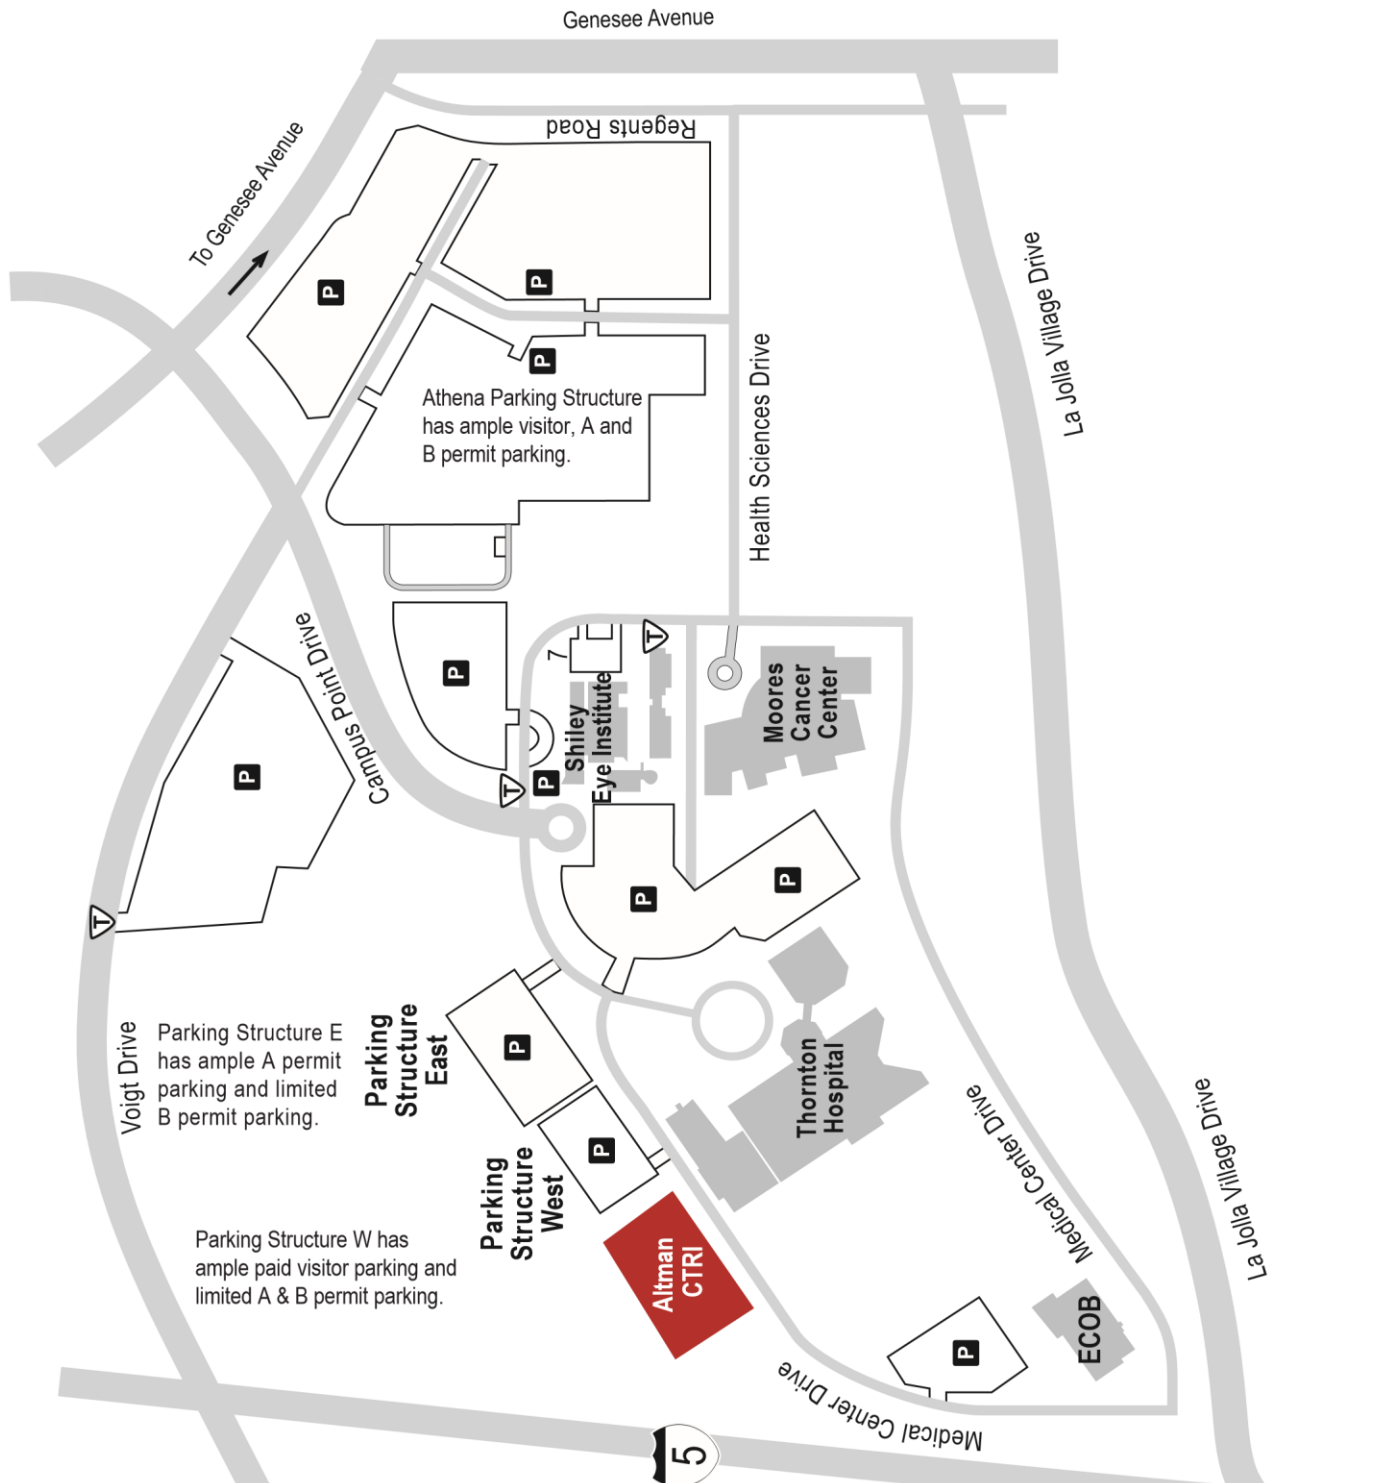

CHANGE IN LOCATION AND TIME OF UCSD ORTHOPAEDIC SURGERY GRAND ROUNDS!!!!

As of October 18th, Grand Rounds will be at
the **Altman CTRI** on the La Jolla/ Jacobs
Medical Center campus at
7:00 AM!!!!

Address: 9452 Medical Center Dr La Jolla, CA 92037

Key: SCVC, Sulpizio Cardiovascular Center; MCC, Moore's UCSD Cancer Center; Thornton Pavilion; JMC, Jacobs Medical Center; ECOB, East Campus Office Building; Altman CTRI Building.

Altman Clinical and Translational Research Institute
9452 Medical Center Dr., La Jolla, CA 92037

The ACTRI is located directly across from the Thornton Hospital Emergency Room; once you are in the area, follow the ER signs. There is visitor paid parking in the structure next door.